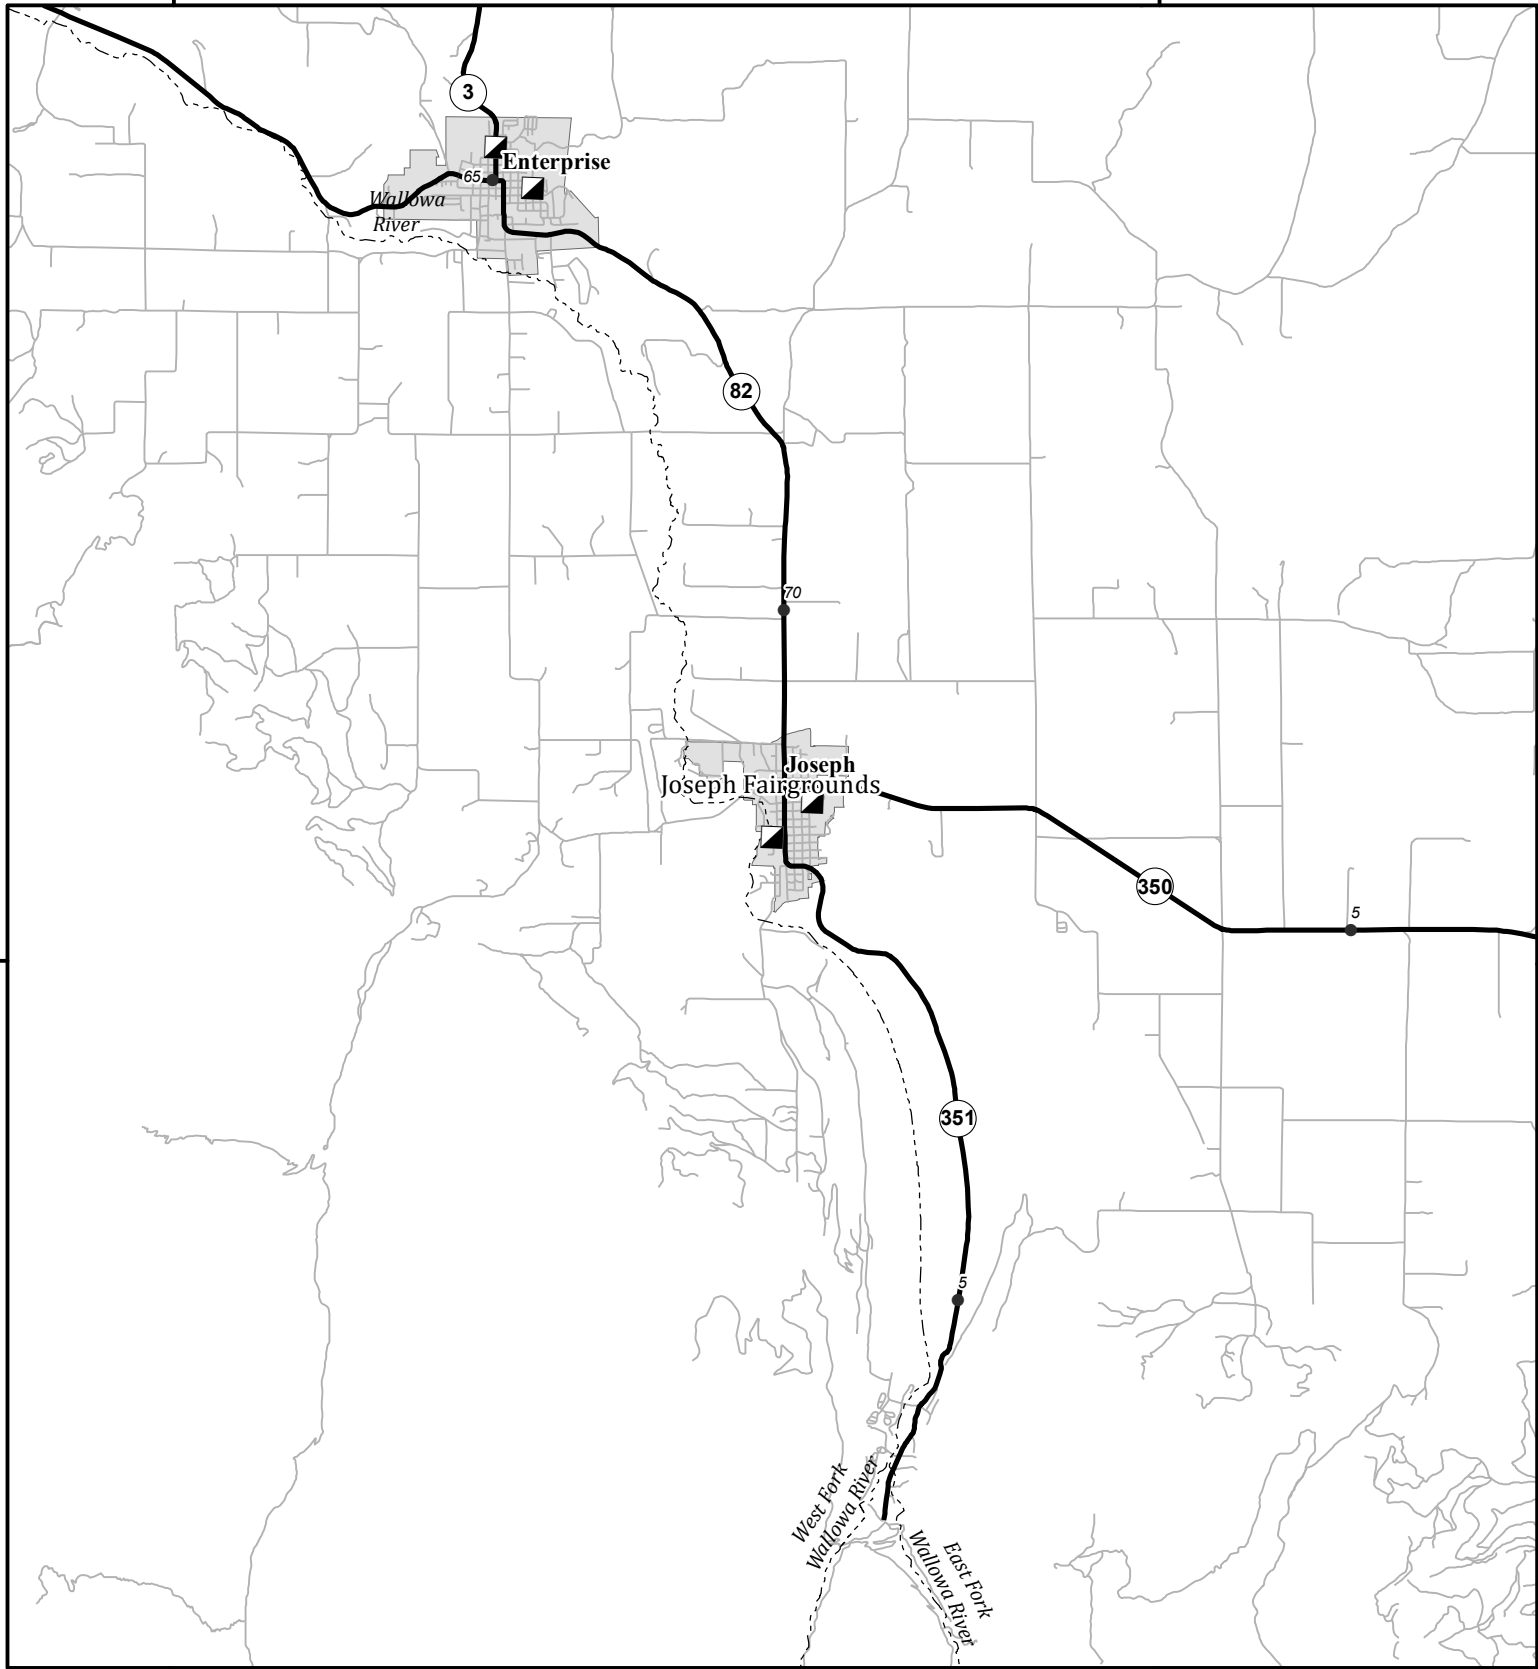

-117°20'

-117°10'

45°20'

45°20'

-117°20'

-117°10'

May 20, 2015, ODF GIS Oregon Lambert  
 Fire\_Camp\_Letter\_2015.mxd EPSG 2992 NAD 83

- Mileposts
- ▣ Fire Camp
- Rivers
- T2S R45E S31**
- N 45.348378°**
- W -117.2319°**
- Address:**
- , OR, 97**

- Directions:
- From N:
  - From S:
  - From E:
  - From W:

**Joseph Fairgrounds**  
 ODF NEO Wallowa, Fire Camp Travel Map